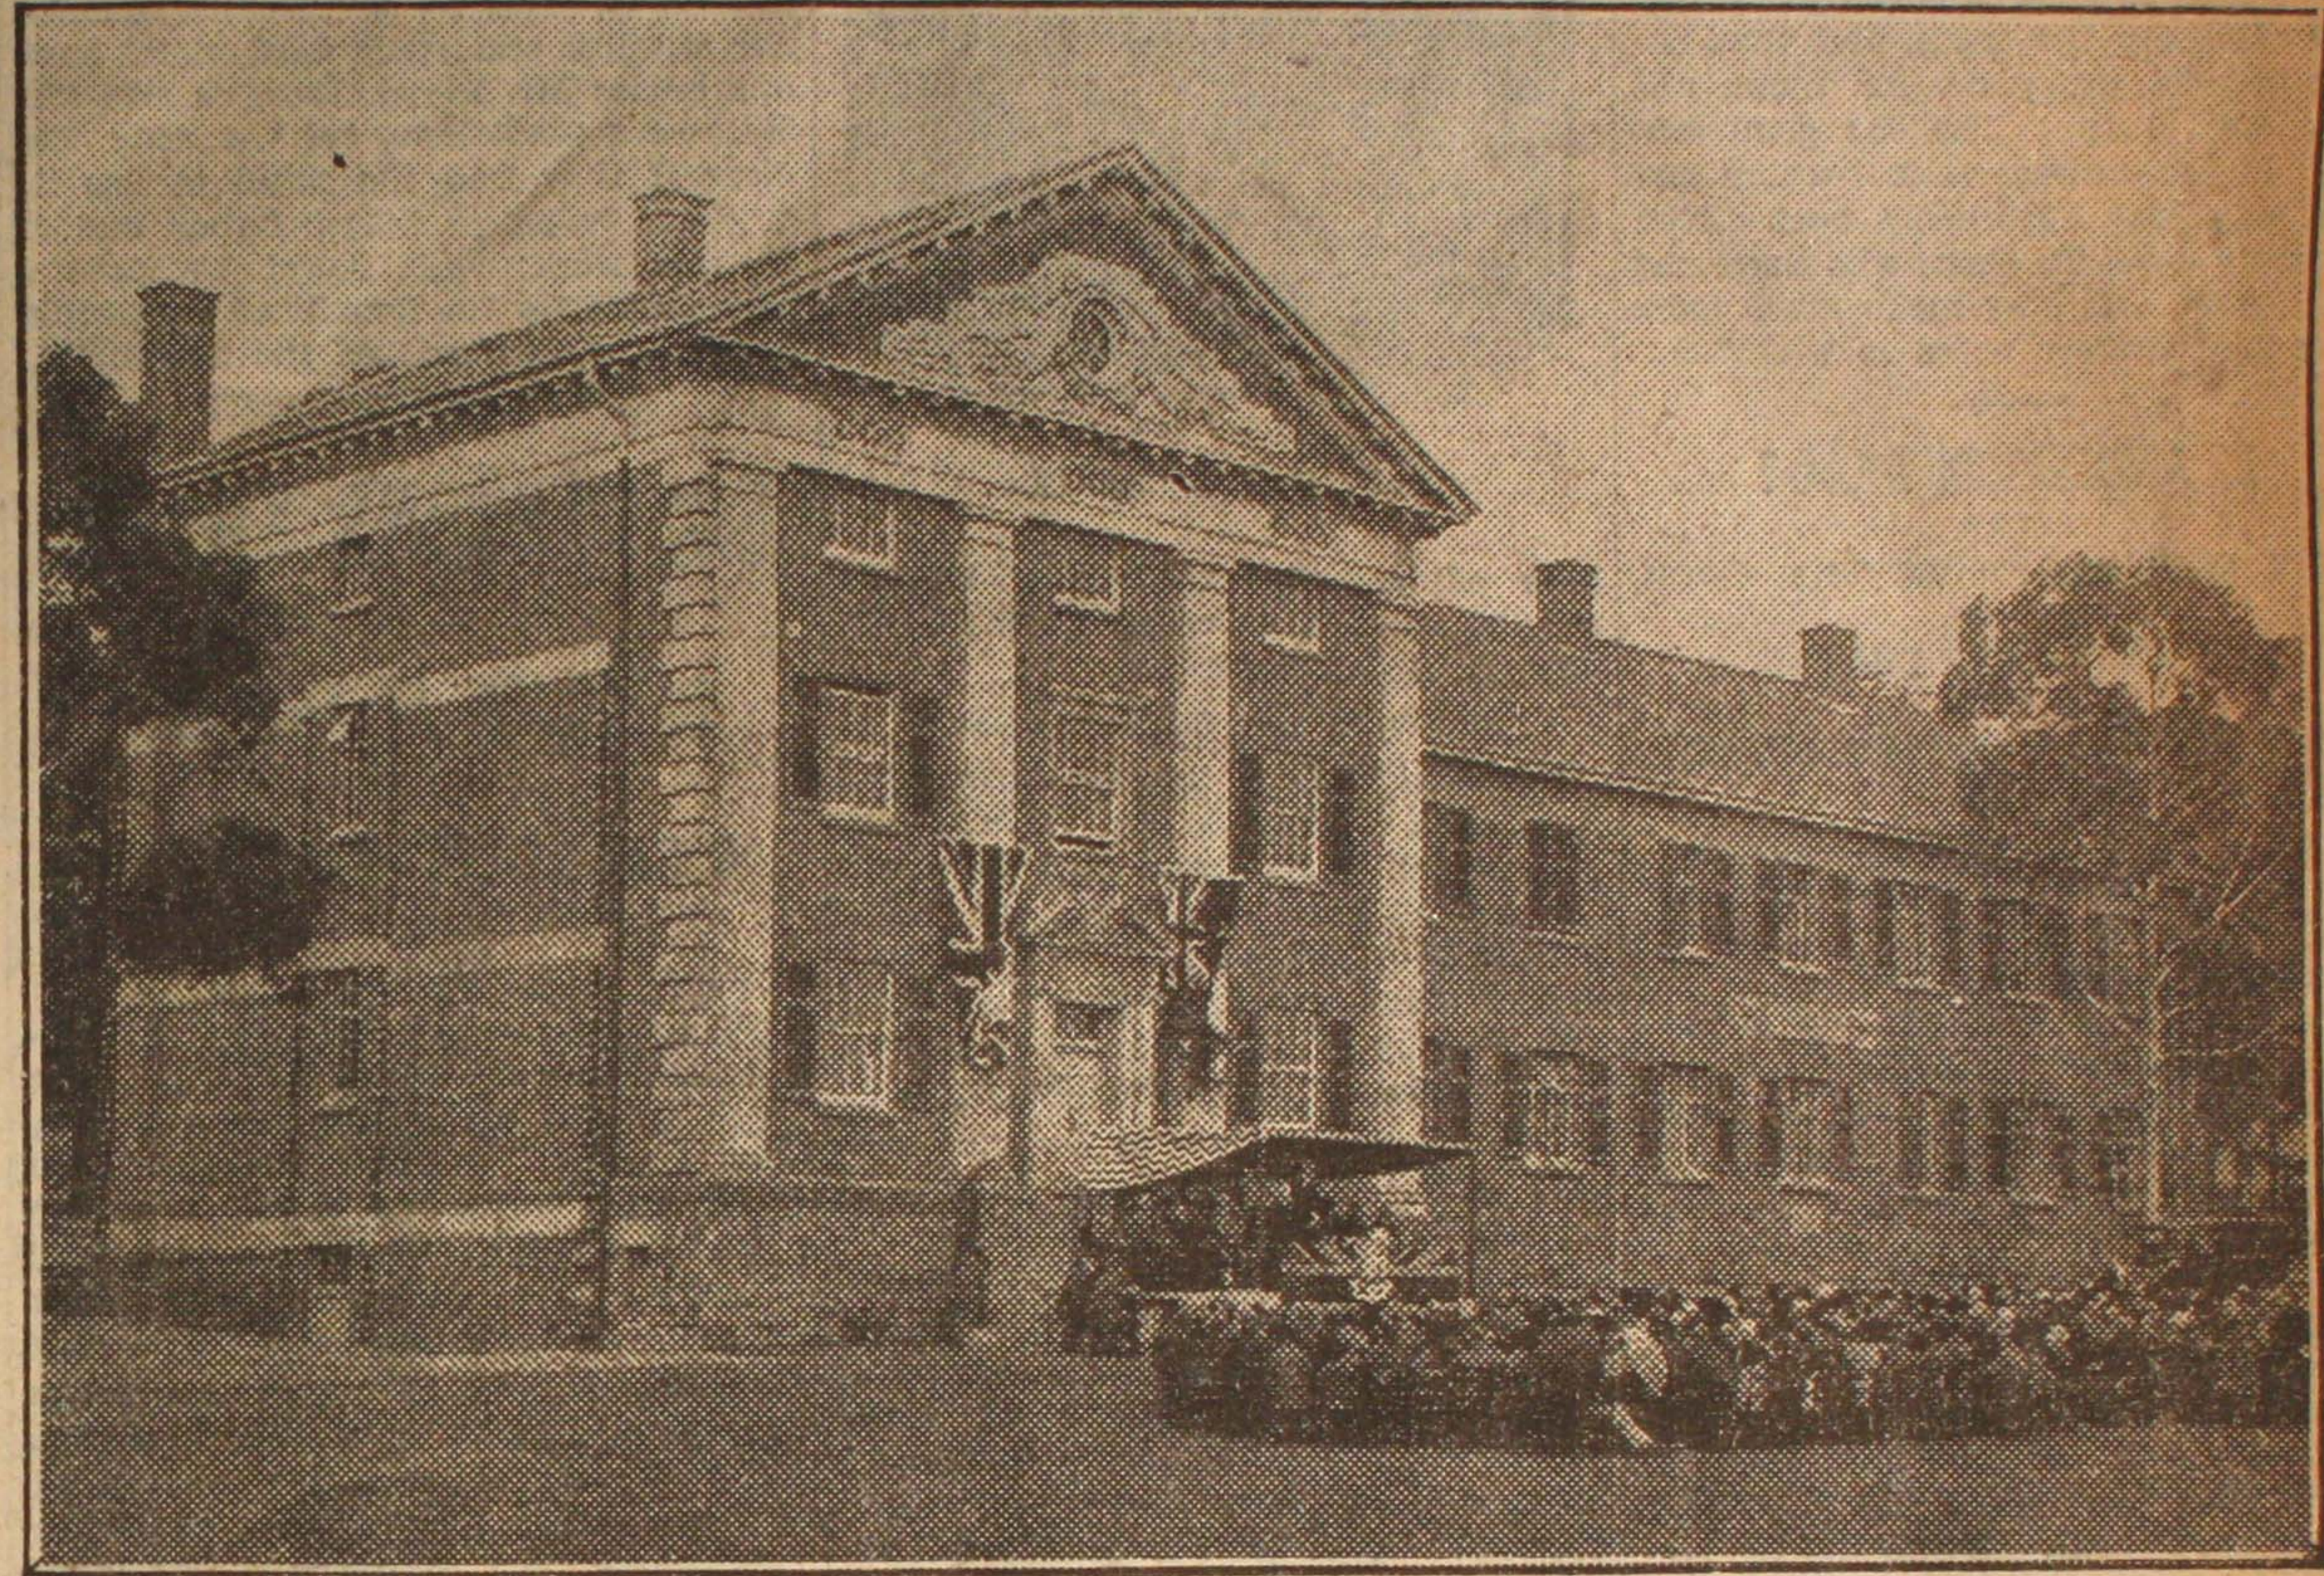

APV 23-4-29

THE NEW BUILDING.

GOVERNOR PERFORMING THE OPENING CEREMONY.

Included in the group are Miss Melrose, Sir John Melrose, the Lord Mayor of Adelaide (Mr. Lavington Bonython), his Excellency the Governor (Sir Alexander Hore-Ruthven), the Chancellor of the University (Sir George Murray), the Minister of Agriculture (Hon. J. Cowan), Lady Hore-Ruthven, the Premier (Hon. R. L. Butler), and the Chairman of the Council for Scientific and Industrial Research (Sir George Julius).

The Melrose laboratory at the Waite Institute for Agricultural Research forms the south wing of what is to be the main building of the Institute.

Krischock, photos.